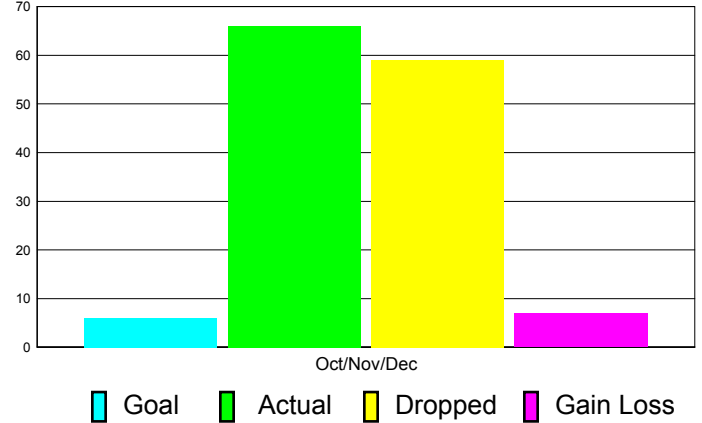

Membership Results 2011-2012

Goal, New, Dropped, Gain/Loss